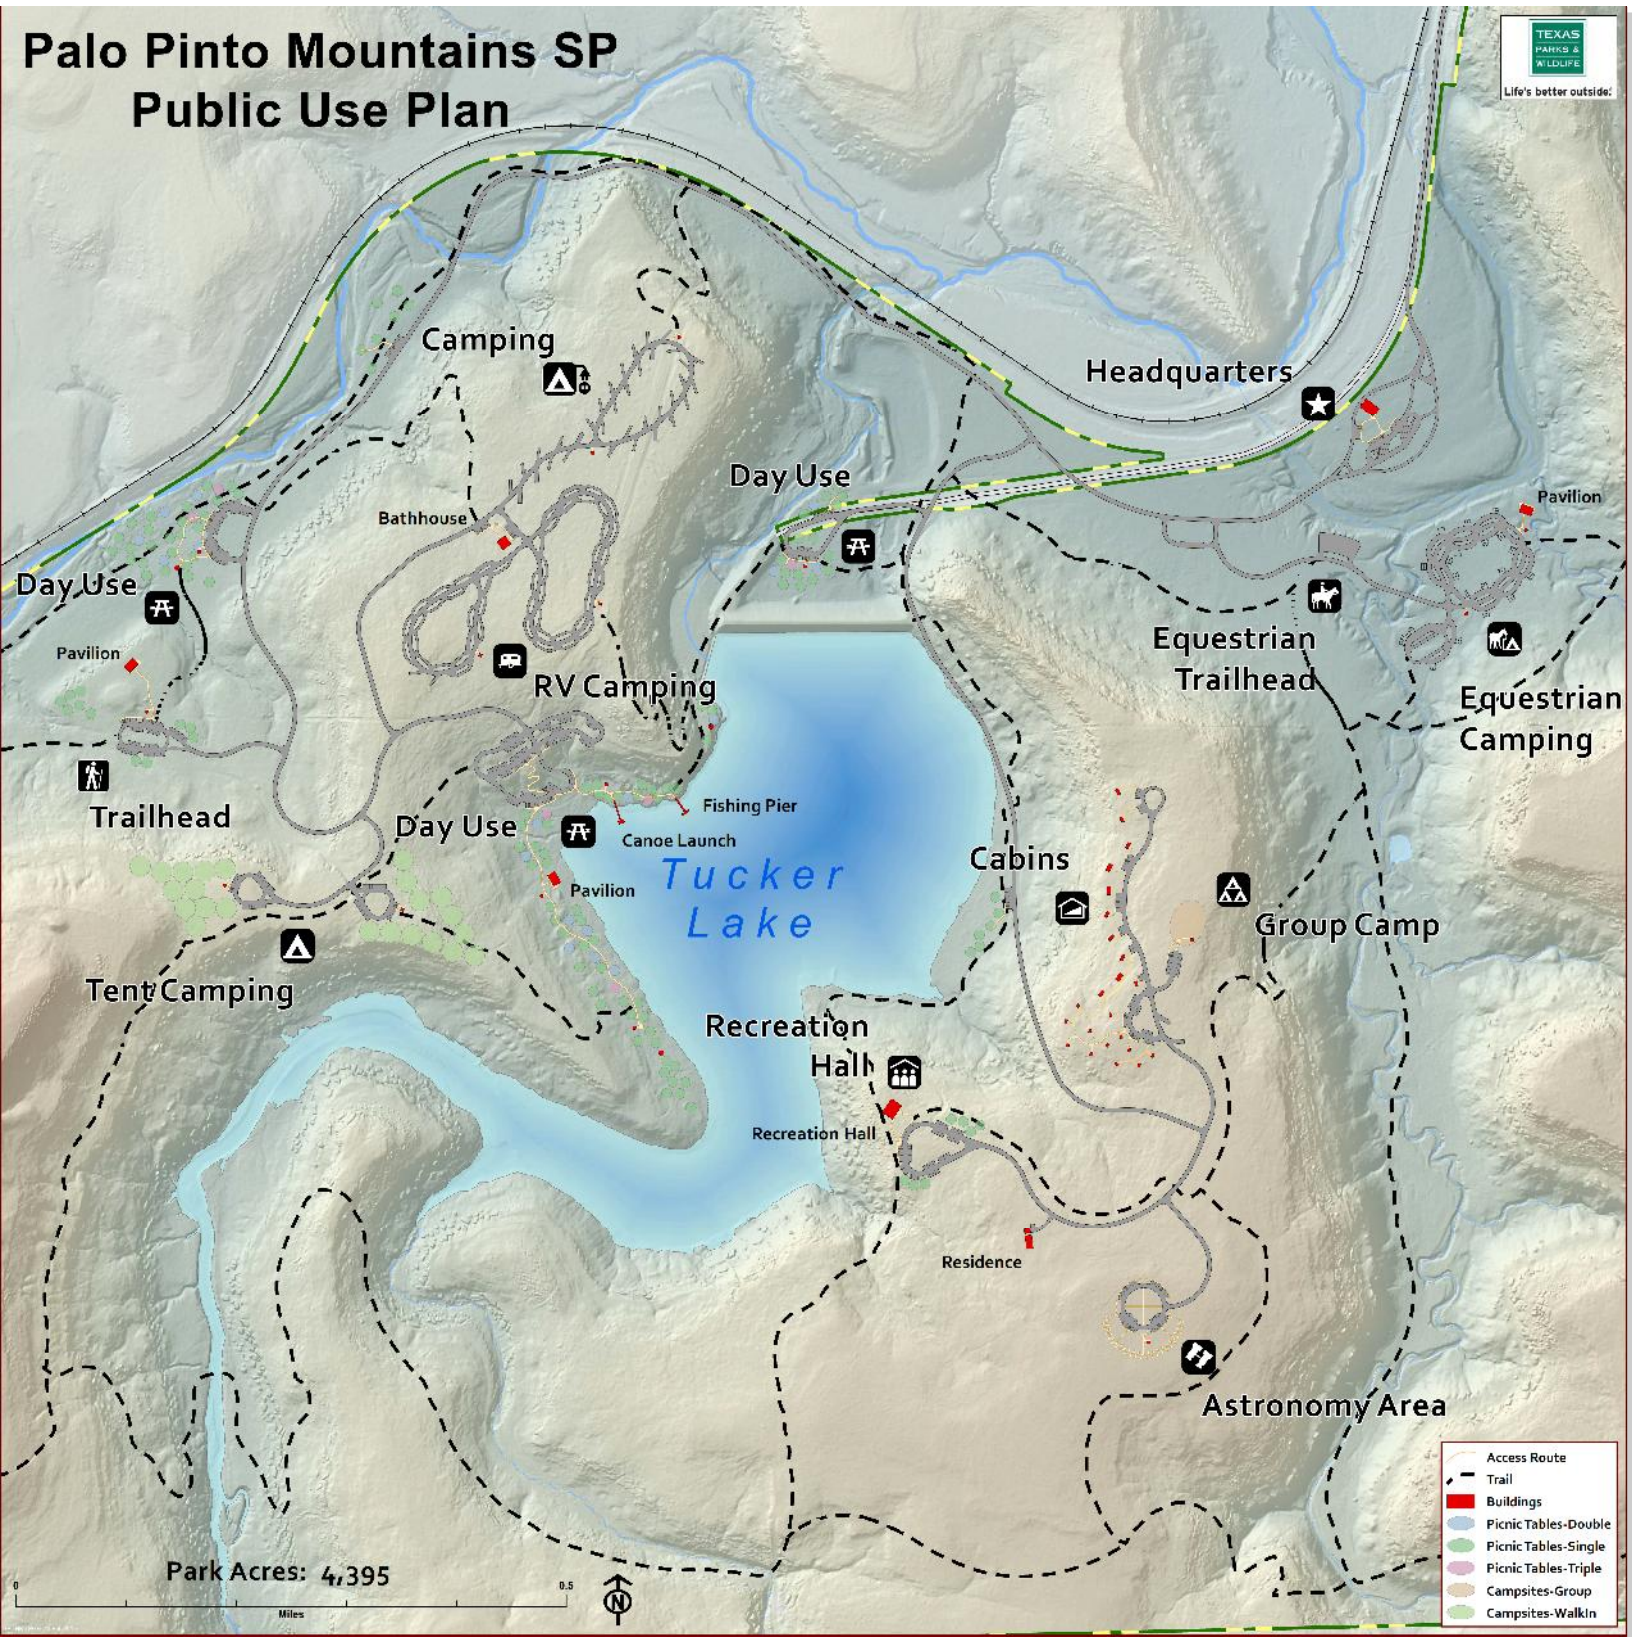

# Palo Pinto Mountains SP Public Use Plan

Park Acres: 4,395